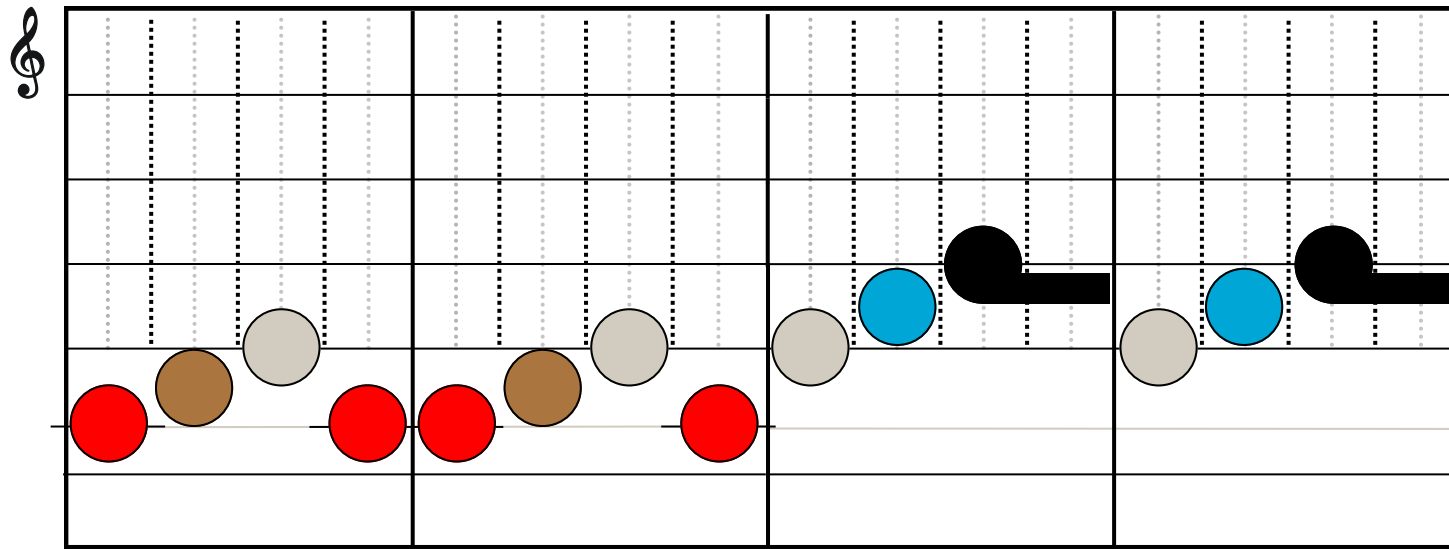

Frere Jacques

Frere Jacques

The treble clef staff is divided into four measures. The first two measures contain notes: a black oval on the first line, a yellow oval on the second line, a black oval on the second space, a blue oval on the second space, a grey circle on the second space, and a red circle on the second space. The third and fourth measures contain a red circle on the second space, a red circle on the second space, a red horizontal bar on the second space, and a black square on the second space.

The bass clef staff is divided into four measures. Each measure contains a red horizontal bar on the first space, a red horizontal bar on the first space, a red horizontal bar on the first space, and a red horizontal bar on the first space.