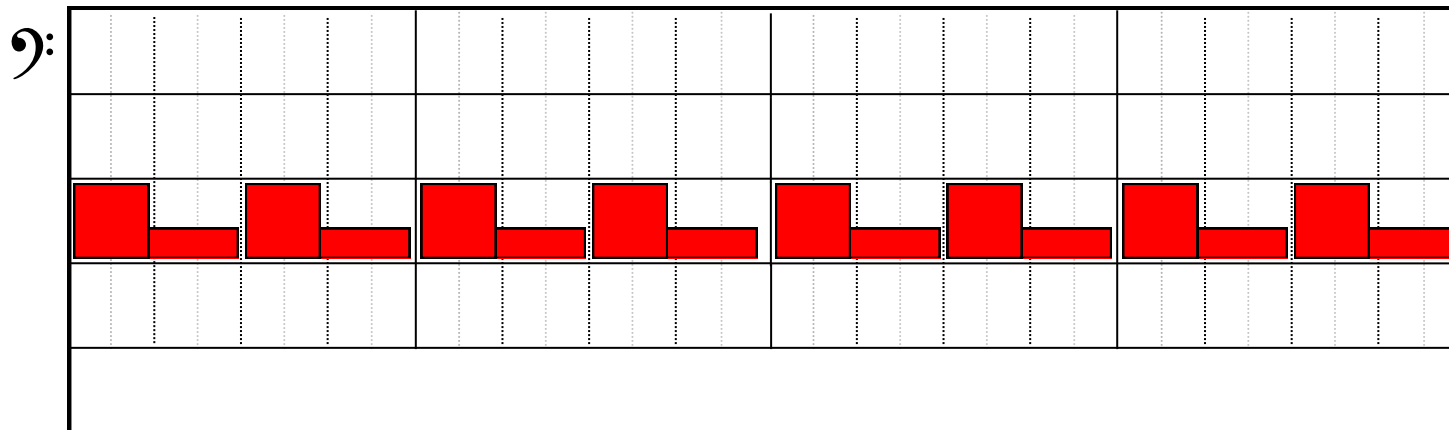

Frere Jacques

Frere Jacques

The treble clef staff is divided into four measures. The first two measures contain notes: a black oval on the first line, a yellow oval on the second line, a black oval on the second space, a blue oval on the second space, a grey circle on the second space, and a red circle on the second space. The third and fourth measures contain a red circle on the second space, a red circle on the second space, a red horizontal bar on the second space, and a black square on the second space.

The bass clef staff is divided into four measures. Each measure contains a red horizontal bar on the first space, a red horizontal bar on the first space, a red horizontal bar on the first space, and a red horizontal bar on the first space.