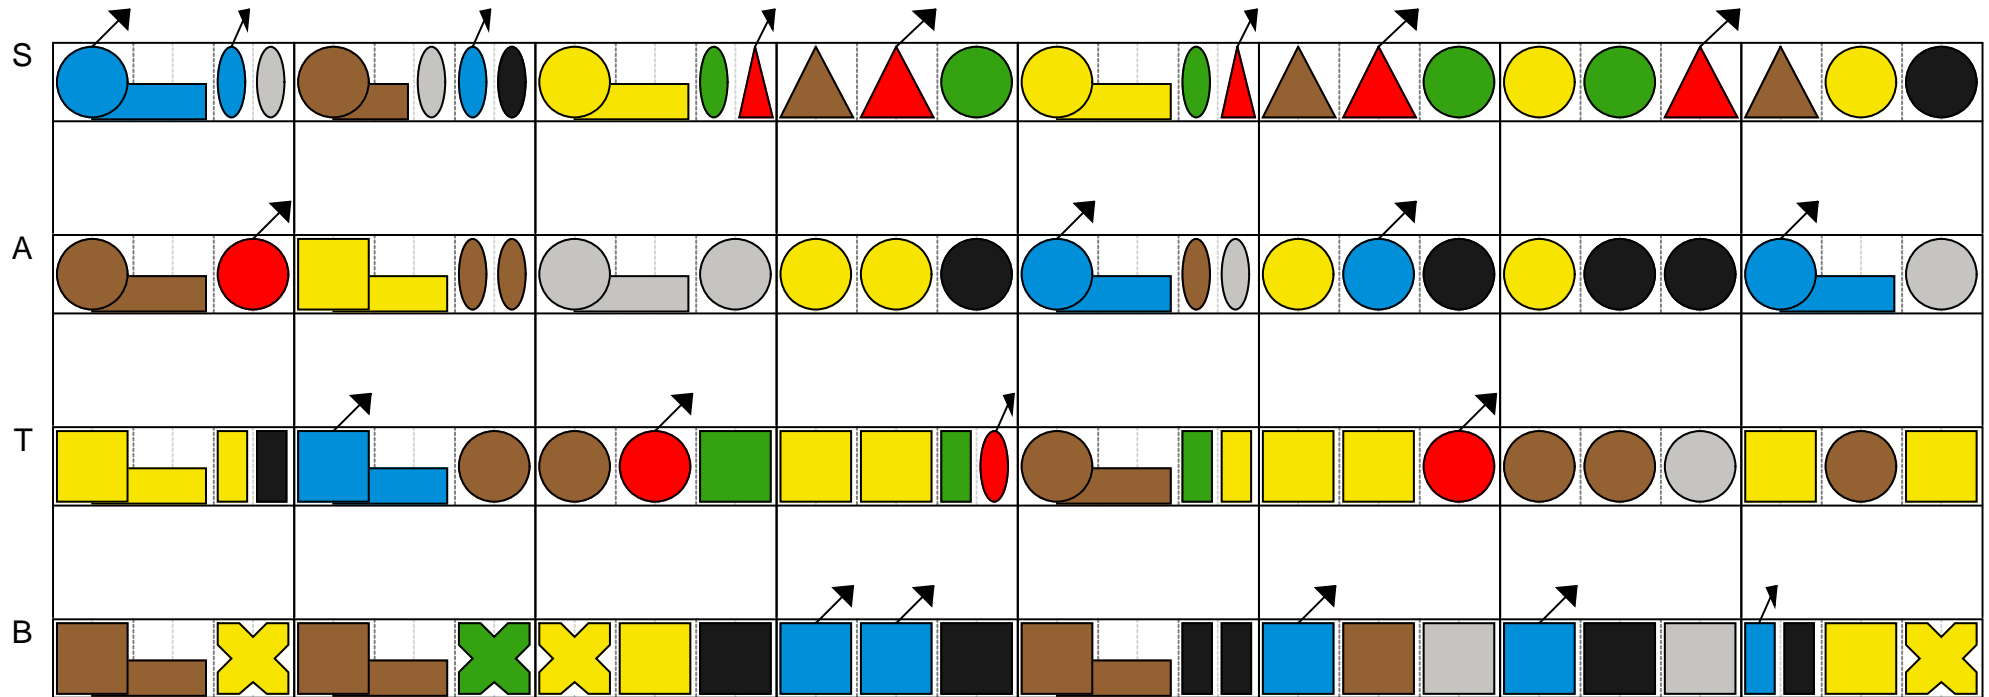

The Last Noel

Trad.

The figure notation score for 'The Last Noel' is presented in five staves (S, A, T, B) and a fifth unlabeled staff. The notation uses a variety of colored shapes and arrows to represent musical notes and rests. The shapes include circles, squares, triangles, rectangles, and crosses, each in different colors (blue, brown, yellow, green, red, black, grey). Arrows indicate the pitch contour of the notes. The score is organized into measures across the staves.

The Last Noel

Trad.

The Last Noel

Trad.

The figurenotes are organized into a 4x8 grid. The rows are labeled S, A, T, and B. Each cell contains a sequence of shapes representing notes and rests. Arrows indicate pitch (up or down) and rhythm (vertical line for quarter note, horizontal line for half note, etc.).