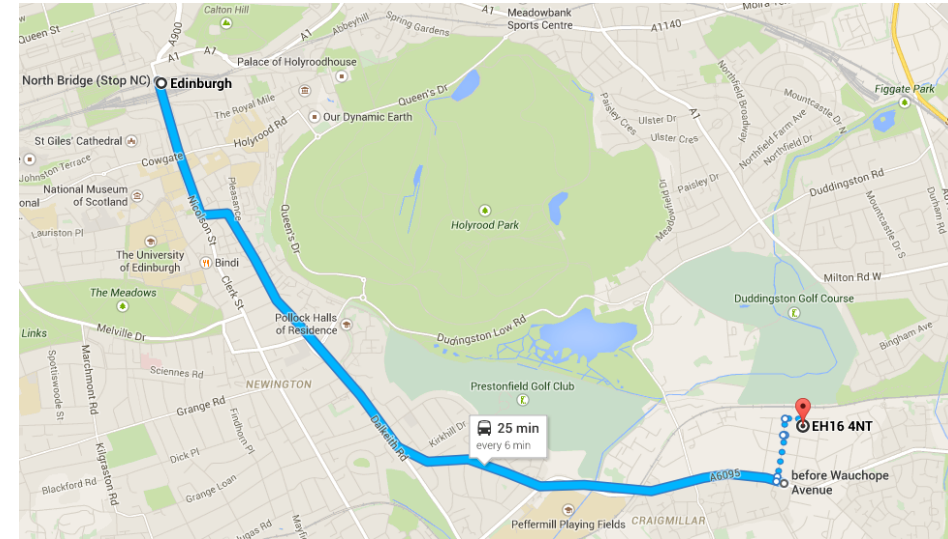

By bus:

From North Bridge (Stop NC)
14 or 30 (Southbound, away from Princes St)
Alight just after the Lidl building site on your left.
Keep walking that way and take the first left onto Wauchope Terrace.
Take the second left onto Harewood Road and we are on your right
A one way journey is £1.60. You'll need the exact change.

By car:

Plenty of free parking available in our car park at the front of the building and surrounding streets.

From M8 join A720 bypass

Take 3rd exit on the roundabout and keep right, following signs for A720/City Bypass South

At Sheriffhall Roundabout take 1st exit **A7** heading to Danderhall/City Centre

Take the 2nd exit at the next two roundabouts

Slight left onto The Kaims-

Take 1st exit on roundabout **A6106**/Millerhill Road. Follow the A6106 for 2 miles

Turn left onto Niddrie Mains Road/A6095

Turn right onto Wauchope Terrace and take the second left onto Harewood Road. The car park will appear on your right.

SPACE is the white building

By train:

Excellent rail links to Edinburgh Waverley.
Exit on the Princes St side and turn right.
Take the next right onto North Bridge for buses.