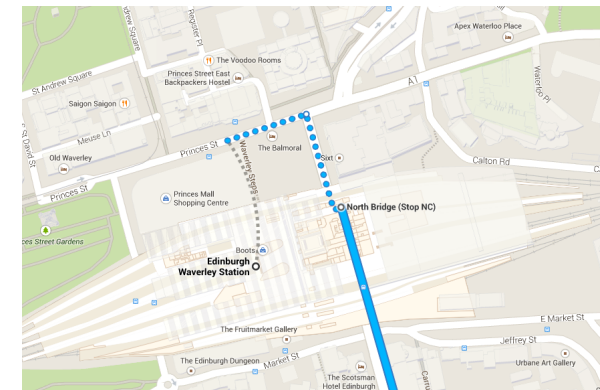

Free parking is available in the car park at the front of the building.

Please note that there are building works with some diversions in front of our building. The current advice is to follow the diversion off Niddrie Mains Road - this takes you along Wauchope Terrace. Then take the second left onto Harewood Road. Our car park will be on your right.

By bus:

From North Bridge (Stop NC)
14 or 30 (Southbound, away from Princes St)
Alight just after the Lidl building site on your left.
Keep walking that way and take the first left onto Wauchope Terrace.
Take the second left onto Harewood Road and we are on your right
A one way journey is £1.60. You'll need the exact change.

At Sheriffhall Roundabout take 1st exit **A7** heading to Danderhall/City Centre

Take the 2nd exit at the next two roundabouts

Slight left onto The Kaims-

Take 1st exit on roundabout **A6106**/Millerhill Road. Follow the A6106 for 2 miles

Turn left onto Niddrie Mains Road/A6095

Turn right onto Wauchope Terrace and take the second left onto Harewood Road. The car park will appear on your right.

SPACE is the white building

By train:

Excellent rail links to Edinburgh Waverley.
Exit on the Princes St side and turn right.
Take the next right onto North Bridge for buses.