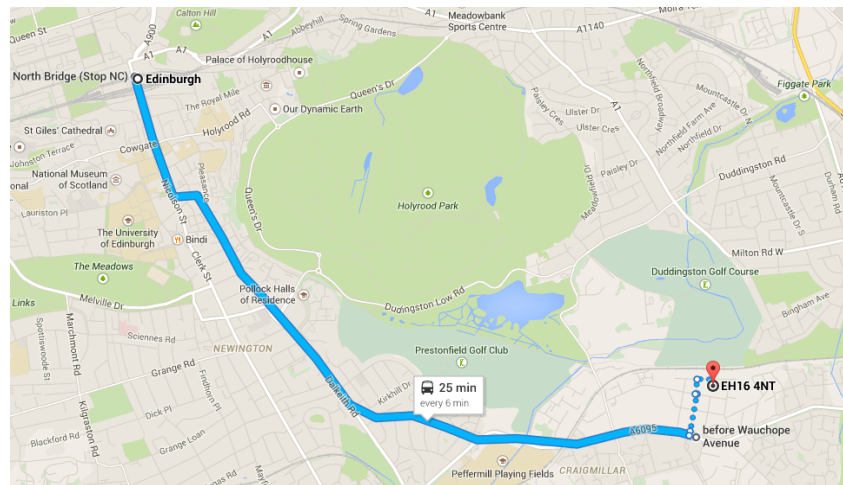

Drake Music Scotland
SPACE
11 Harewood Road
Edinburgh
EH16 4NT

0131 659 4766

By car:

Plenty of free parking available in our car park at the front of the building and surrounding streets.

From M8 join A720 bypass
Take 3rd exit on the roundabout and keep right, following signs for A720/City Bypass South

At Sheriffhall Roundabout take 1st exit A7 heading to Danderhall/City Centre
Take the 2nd exit at the next two roundabouts

Slight left onto The Kaims

Take 1st exit on roundabout A6106/Millerhill Road. Follow the A6106 for 2 miles
Turn left onto Niddrie Mains Road/A6095

Turn right onto Rackstraw Place and take the second left onto Harewood Road.
The car park will appear on your right.

SPACE is the white building

By bus from Edinburgh City Centre:

From North Bridge (Stop NC)

14 or 30 (Southbound, away from Princes St)

Alight just before the Lidl on Niddrie Mains Road (on your left).

Walk back the way you came and turn right down Harewood Drive.

Take the second right onto Harewood Road and we are on your left